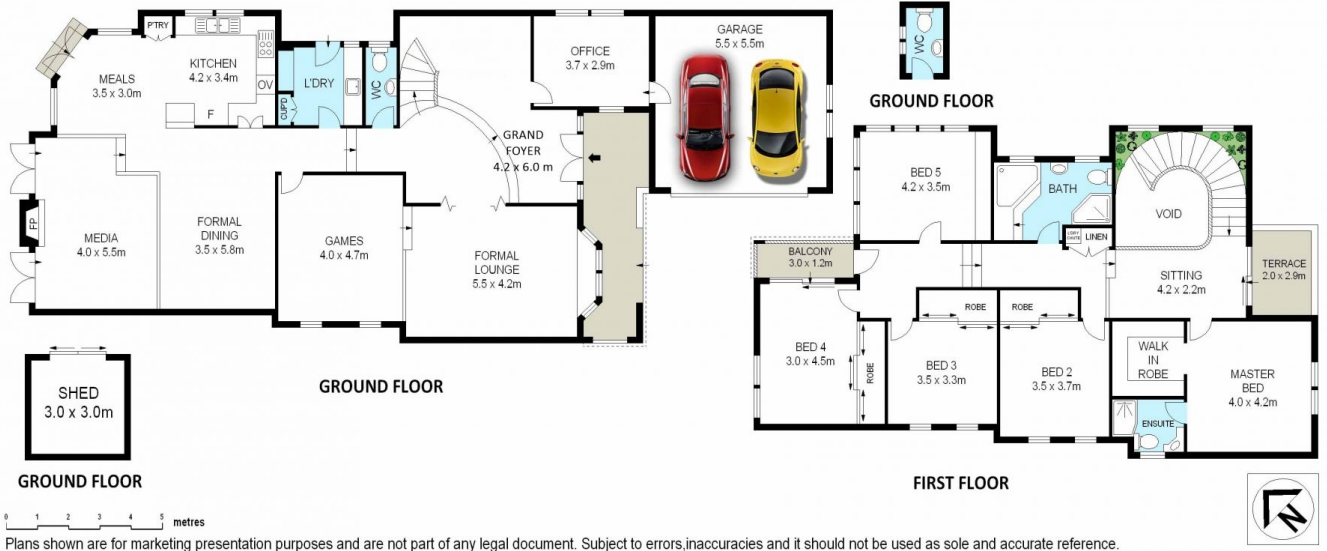

147 TERRY STREET, CONNELLS POINT