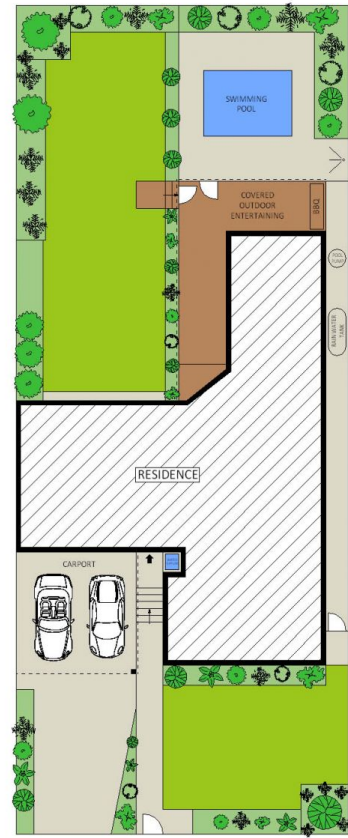

Type : House

View : <https://www.brookes.net.au/sale/nsw/sutherland/woollooware/residential/house/5756196>

Jon Brookes

m: 0416 069 169

o: 9544 5555

e: jb@brookes.net.au

0 1 2 3 4 5 meters

Plans shown are for marketing presentation purposes and are not part of any legal document. Subject to errors, inaccuracies and it should not be used as sole and accurate reference.