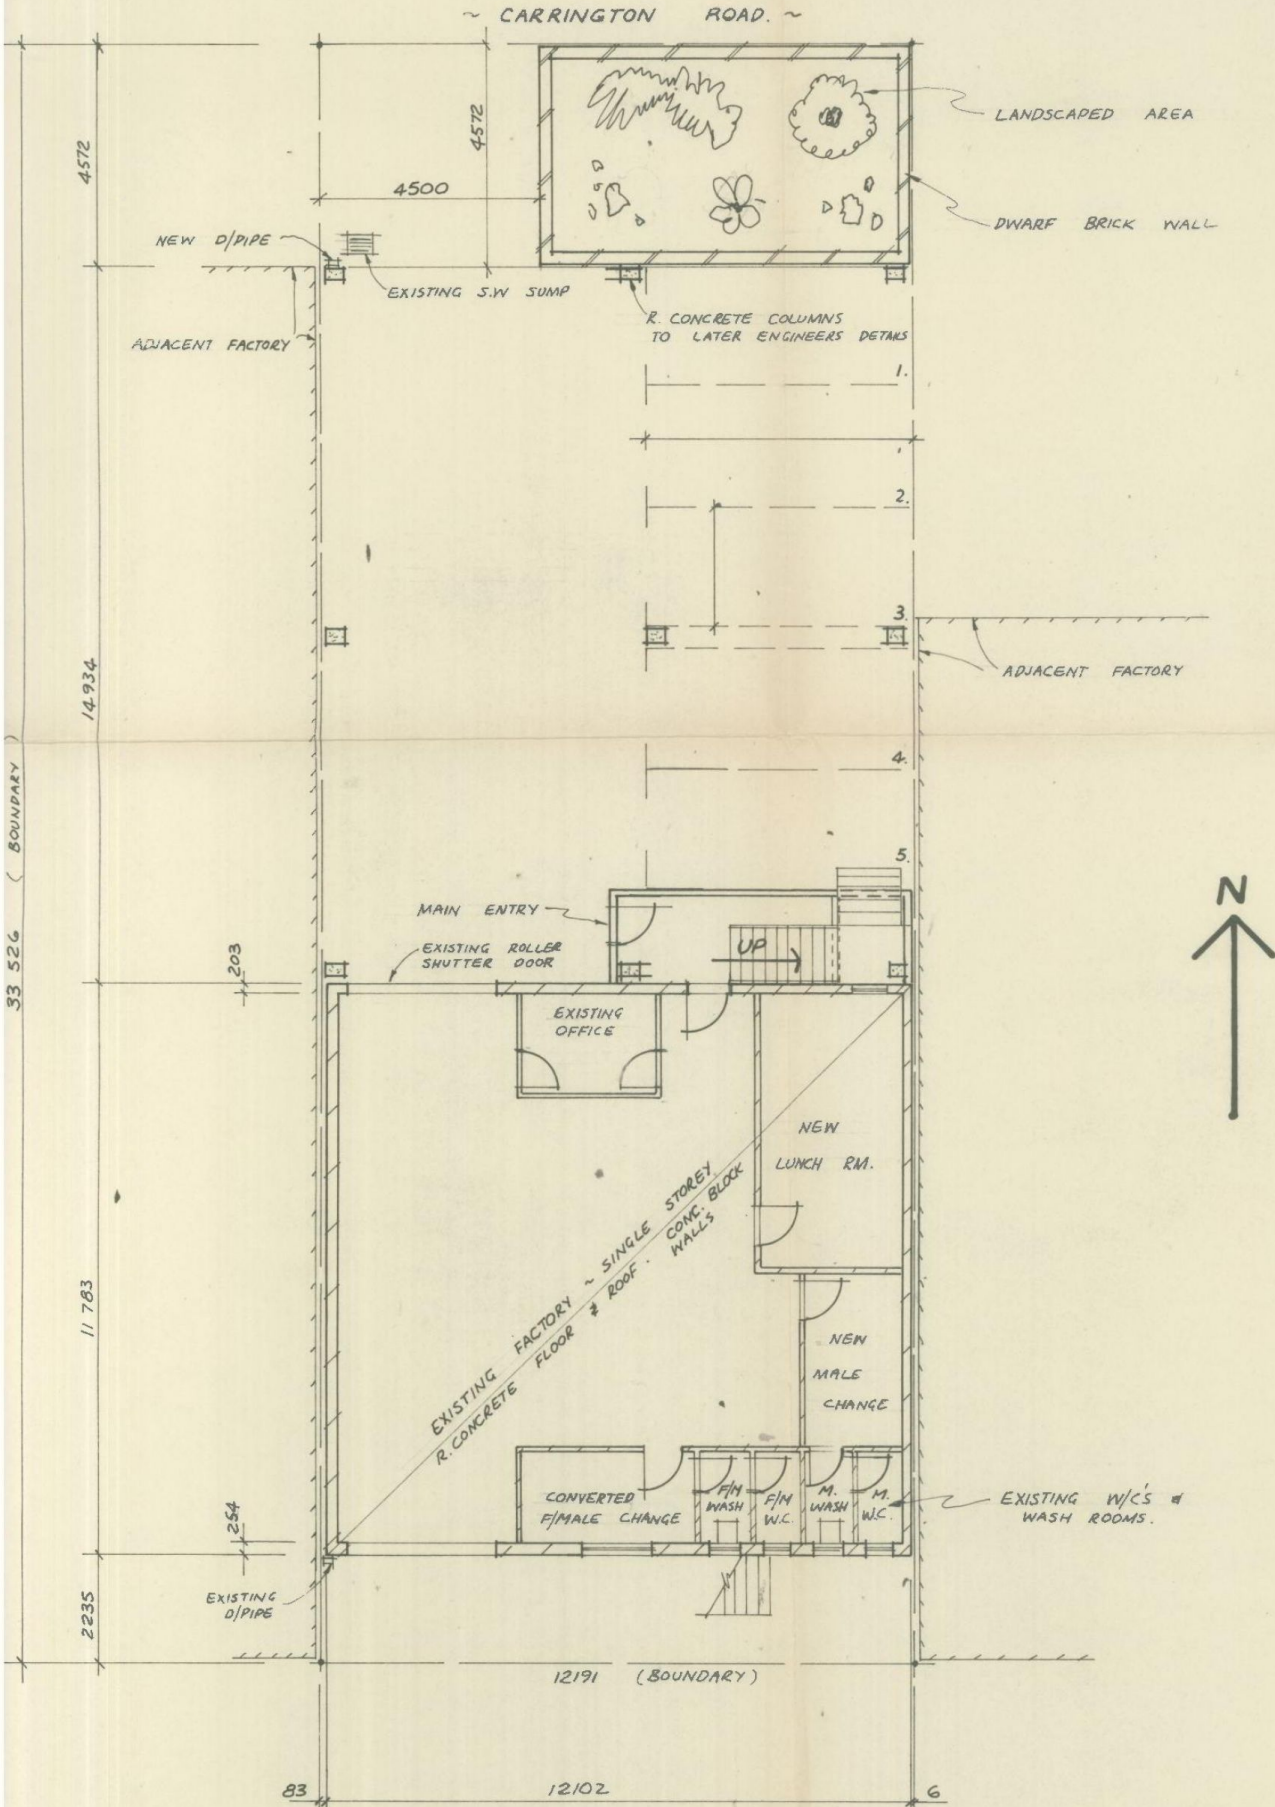

EAST ELEVATION

GROUND PLAN